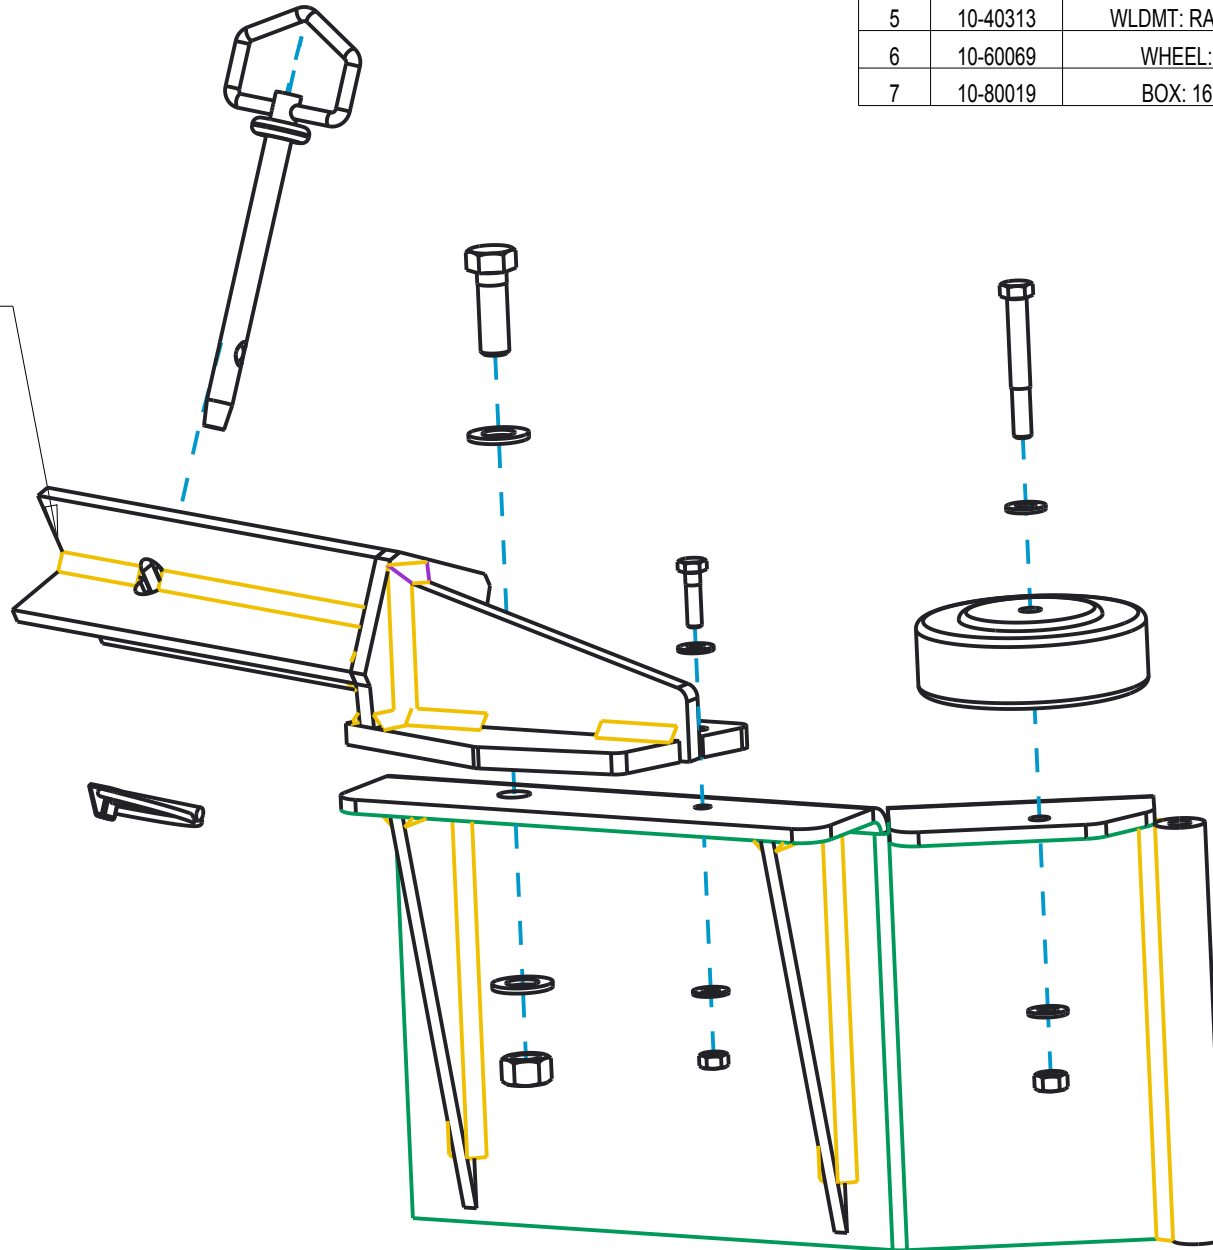

# TR3-E RAIL BLADE INSTRUCTION SHEET

PN 10-90266

ITEM	PART #	DESCRIPTION	QTY
1	10-20230	HITCH PIN:1/2" X 5":ZINC	1
2	10-20232	LYNCH PIN:1/4"X1.25":ZINC	1
3	10-20339	KIT: TR3 E RAIL BLADE HARDWARE	1
4	10-40300	WLDMT: RAIL BLADE RIGHT: RASCAL	1
5	10-40313	WLDMT: RAIL BLADE ARM X BRACE: TR3 E	1
6	10-60069	WHEEL: RAIL BLADE: TR3E RASCAL	1
7	10-80019	BOX: 16 1/2 x 11 x 3 5PF 32#C PLAIN	1

INSERT INTO  
FRAME TUBE  
OF TR3 E

www.abiattachments.com  
877-788-7253

CREATOR	DATE	REVISION	PN
NLS	10-03-19	A	10-10876